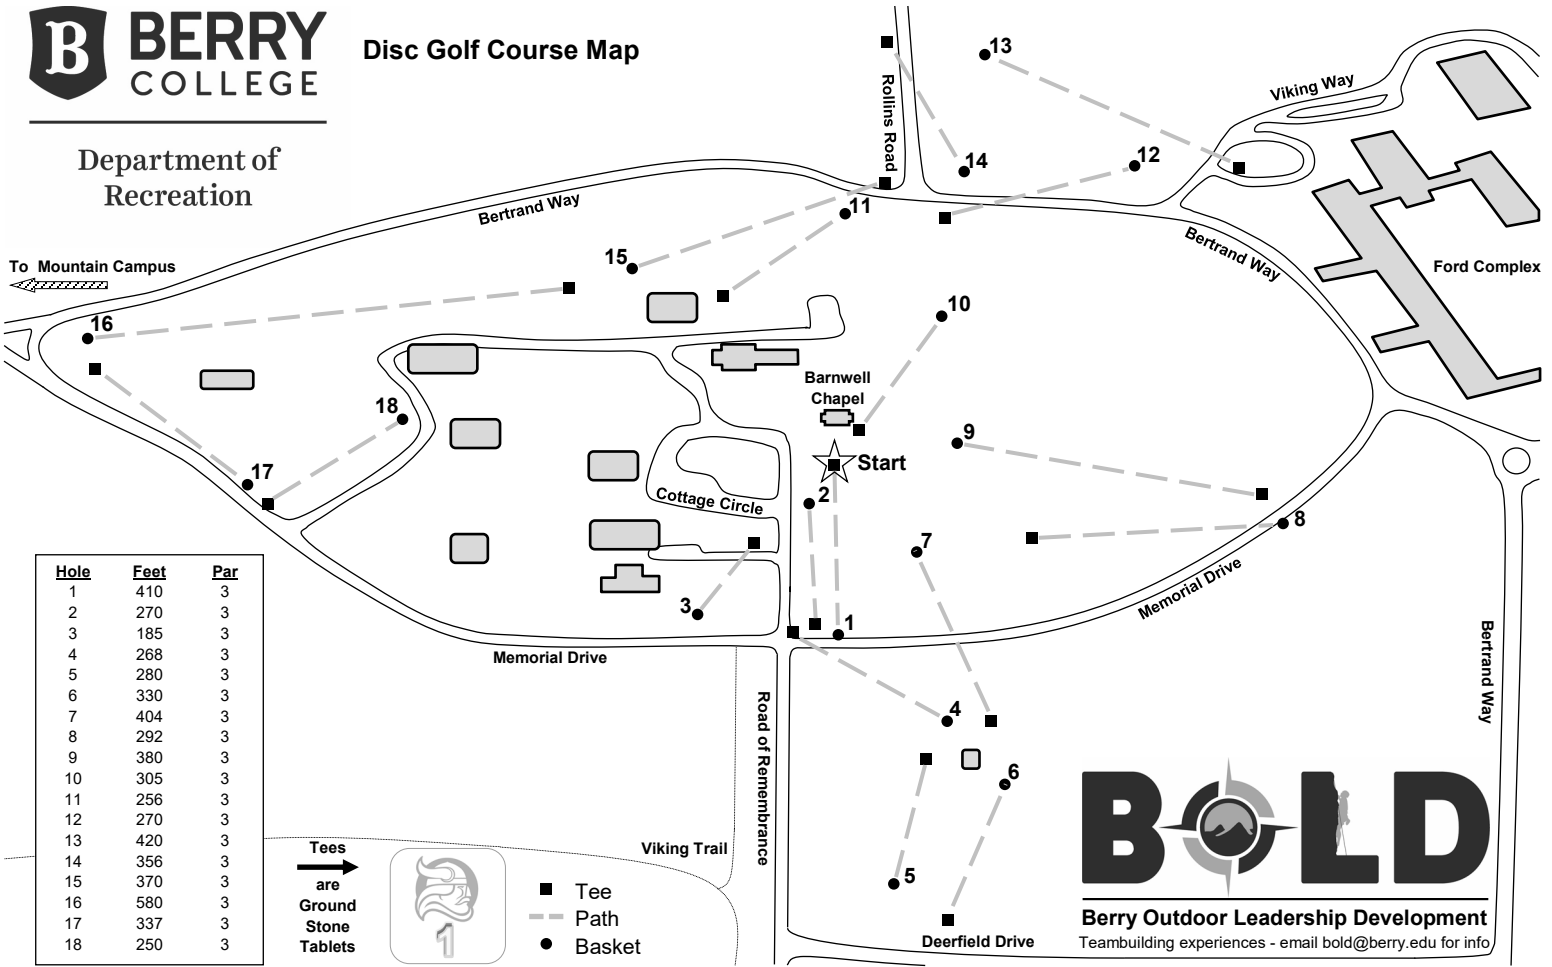

Disc Golf Course Map

Department of Recreation

Disc Golf Score Card

Department of Recreation

Log Cabin Course

18 Holes
1963 Total Feet

Hole	1	2	3	4	5	6	7	8	9	Front
Feet/ Par	410/3	270/3	185/3	268/3	280/3	330/3	404/3	292/3	380/3	2819/27

Hole	10	11	12	13	14	15	16	17	18	Back
Feet/ Par	305/3	256/3	270/3	420/3	356/3	370/3	580/3	337/3	250/3	3144/27

Learn about Recreation
www.berry.edu/berryrecreation

Contact Information
recreation@berry.edu
Tel: 706.378.2937

Follow Us @

berry_recreation

berryrecreation

BerryRecreation