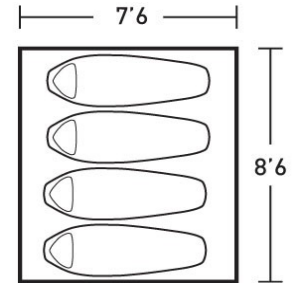

Compresses down to the size of a grapefruit and weighs only 1 lb. Straps and hardware are included.

Available for single day use no charge.

Hike / Camp

Hike / Camp

meramac 2

meramac 4

meramac 4 zf fg

ALPS Mountaineering Meramac 2

Daily Rate: \$5.00

MSRP: \$120.00

Two Person, two pole, two door design tent. Rain cover and additional tarp included. Total weight is 7 lbs 9 oz.

ALPS Mountaineering Meramac 4

Daily Rate: \$5.00

MSRP: \$170.00

Four Person, two pole, two door design tent. Rain cover and additional tarp included. Total weight is 11 lbs 10 oz.

ALPS Mountaineering Meramac 4 ZF

Daily Rate: \$5.00

MSRP: \$250.00

Four Person, two pole, two door design tent. Rain cover and additional tarp included. Heavier duty Zipper and floor than the Meramac 4. Total weight is 11 lbs 14 oz.