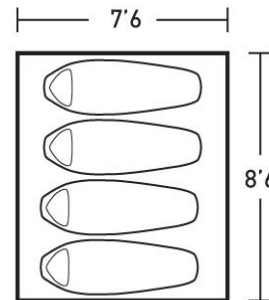

Compresses down to the size of a grapefruit and weighs only 1 lb. Straps and hardware are included.

Available for single day use no charge.

Hike / Camp

Hike / Camp

meramac 2

meramac 4

meramac 4 zf fg

ALPS Mountaineering Meramac 2

Daily Rate: \$5.00

MSRP: \$120.00

Two Person, two pole, two door design tent. Rain cover and additional tarp included. Total weight is 7 lbs 9 oz.

ALPS Mountaineering Meramac 4

Daily Rate: \$5.00

MSRP: \$170.00

Four Person, two pole, two door design tent. Rain cover and additional tarp included. Total weight is 11 lbs 10 oz.

ALPS Mountaineering Meramac 4 ZF

Daily Rate: \$5.00

MSRP: \$250.00

Four Person, two pole, two door design tent. Rain cover and additional tarp included. Heavier duty Zipper and floor than the Meramac 4. Total weight is 11 lbs 14 oz.