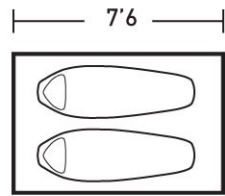

Compresses down to the size of a grapefruit and weighs only 1 lb. Straps and hardware are included.

Available for single day use no charge.

Hike / Camp

Hike / Camp

meramac 2

meramac 4

meramac 4 zf fg

ALPS Mountaineering Meramac 2

Daily Rate: \$5.00

MSRP: \$120.00

Two Person, two pole, two door design tent. Rain cover and additional tarp included. Total weight is 7 lbs 9 oz.

ALPS Mountaineering Meramac 4

Daily Rate: \$5.00

MSRP: \$170.00

Four Person, two pole, two door design tent. Rain cover and additional tarp included. Total weight is 11 lbs 10 oz.

ALPS Mountaineering Meramac 4 ZF

Daily Rate: \$5.00

MSRP: \$250.00

Four Person, two pole, two door design tent. Rain cover and additional tarp included. Heavier duty Zipper and floor than the Meramac 4. Total weight is 11 lbs 14 oz.