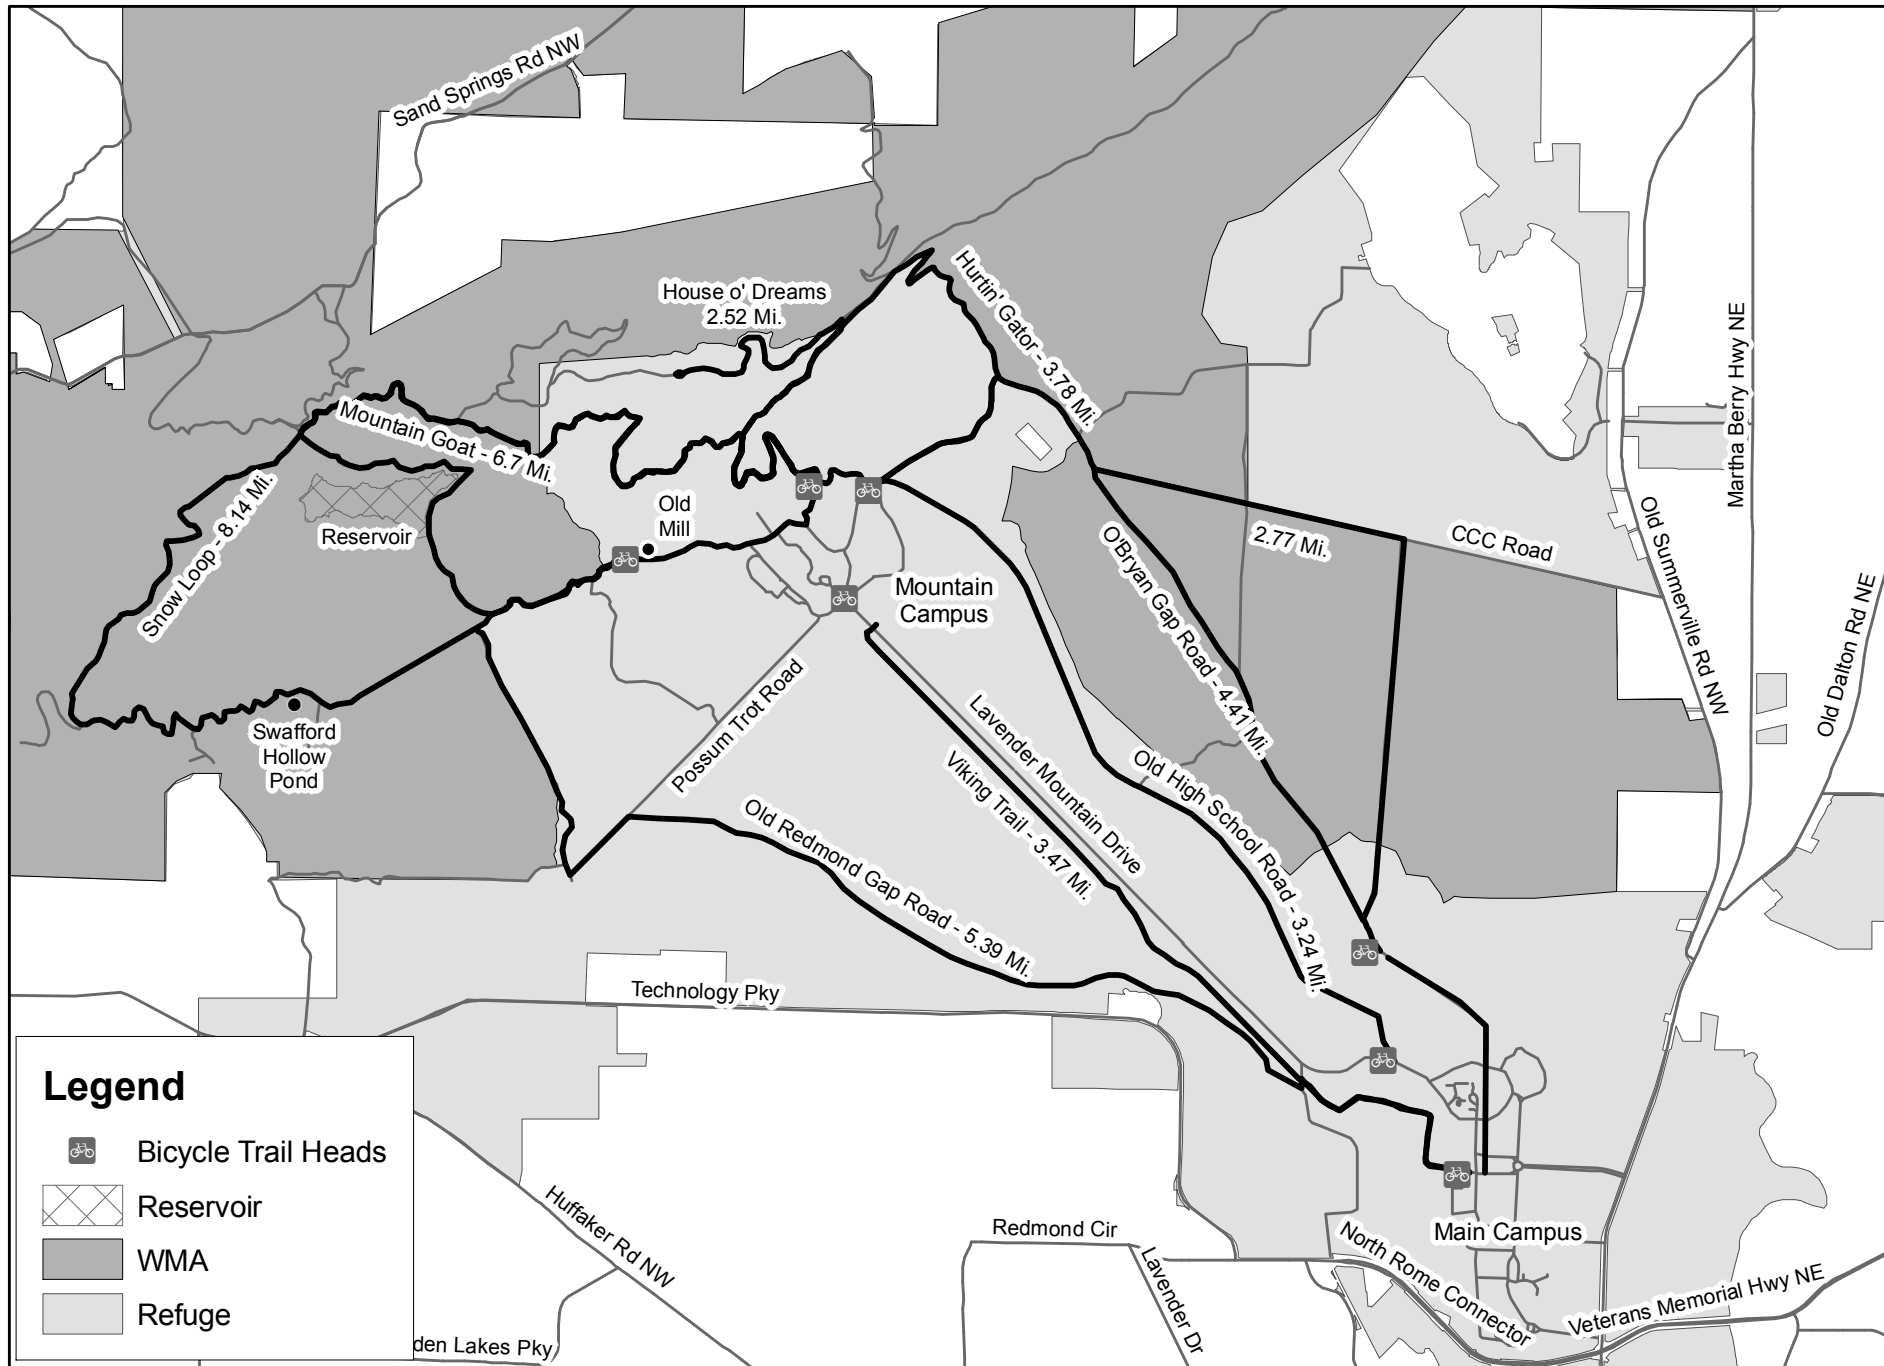

BERRY COLLEGE OUTDOOR RECREATION BICYCLE TRAILS - MORE THAN 40 MILES

Legend

- Bicycle Trail Heads
- Reservoir
- WMA
- Refuge