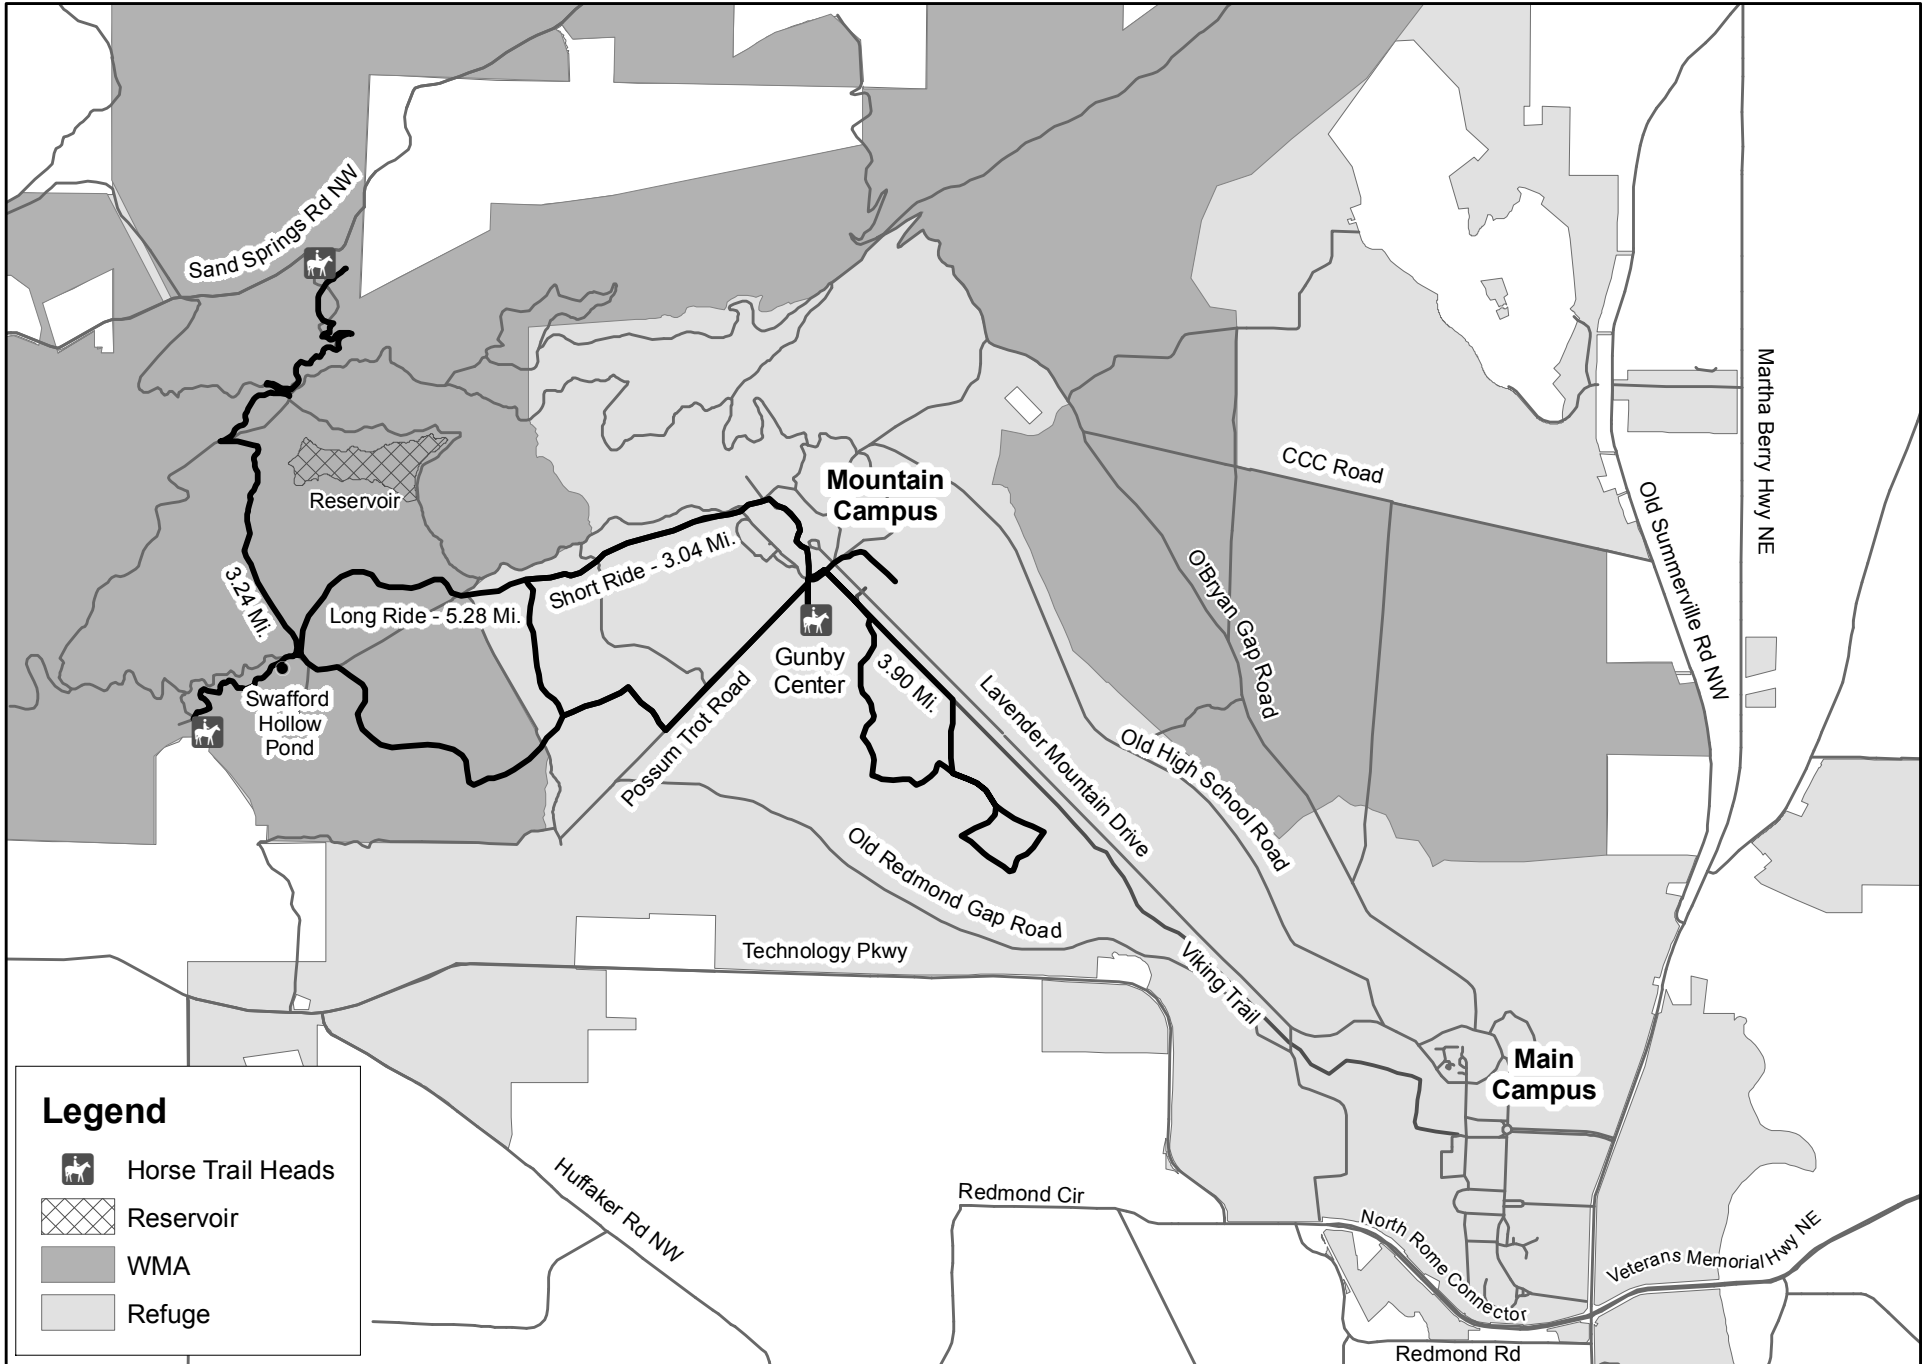

# BERRY COLLEGE HORSE TRAILS MORE THAN 15 MILES

**Legend**

- Horse Trail Heads
- Reservoir
- WMA
- Refuge