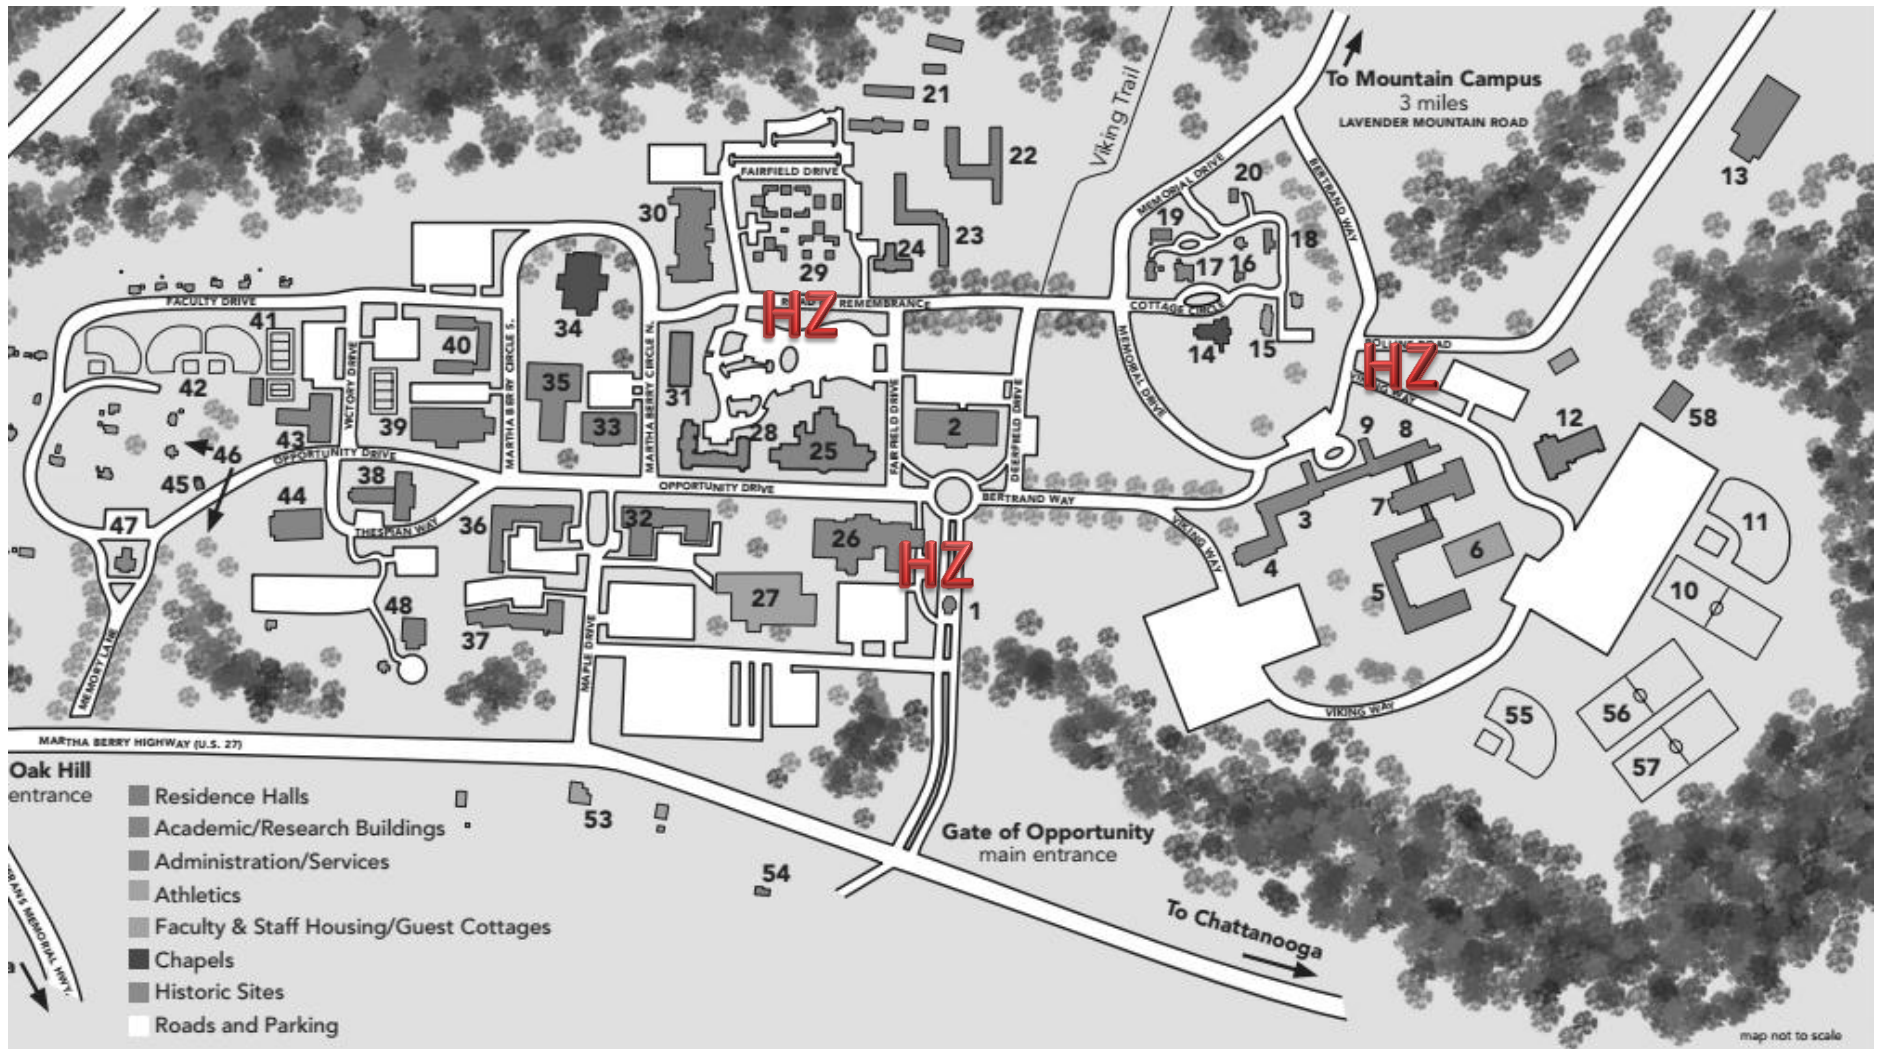

Hammock Zones (HZ)

Hammocks available for daily use check out at The Cage Center (27), Mary Hall - Residence Life (5), Deerfield Hall - Residence Life (23).