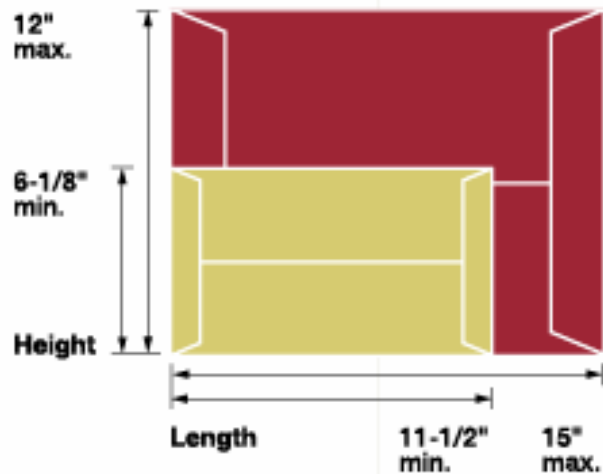

“FLAT”

Large Envelope Dimensions

Shape Matters – Flats

- **Maximum weight 13 ounces**
 - Pieces that exceed any dimension are charged as parcels

	Minimum*	Maximum
Length	11-1/2 inches	15 inches
Height	6-1/8 inches	12 inches
Thickness	1/4 inch	3/4 inch

*Flats exceed at least one of these dimensions.

Flats with the following characteristics are also subject to parcel prices:

- Not flexible
- Not rectangular
- Not uniform in thickness